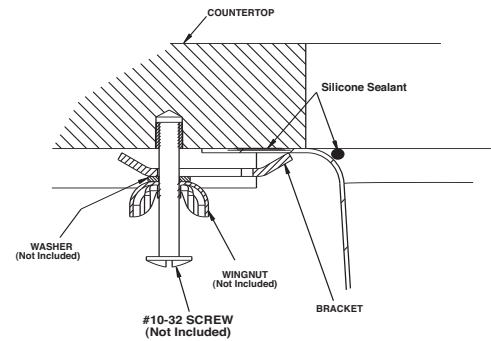

Buy it for looks. Buy it for life.®

Specifications

SINK DESCRIPTION

- Manufactured of 18 gauge, type 304 nickel-bearing stainless steel
- The single bowl is a minimum of 12" x 12" x 6"
- Has one 3-1/2" diameter recessed drain opening
- Soundshield undercoating maximizes sound deadening and inhibits condensation
- The exposed surfaces are polished to a lustrous satin tone finish
- Silicone sealant not provided. Includes mounting bracket. Other standard mounting hardware not included

WARRANTY

- Warranted for fifteen years against material or manufacturing defects

Lancelot® Undermount Single Bowl Kitchen Sink

Model: 22347

(UMTL 12 x 14 - 6)

Installation Detail

CRITICAL DIMENSIONS

(DO NOT SCALE)