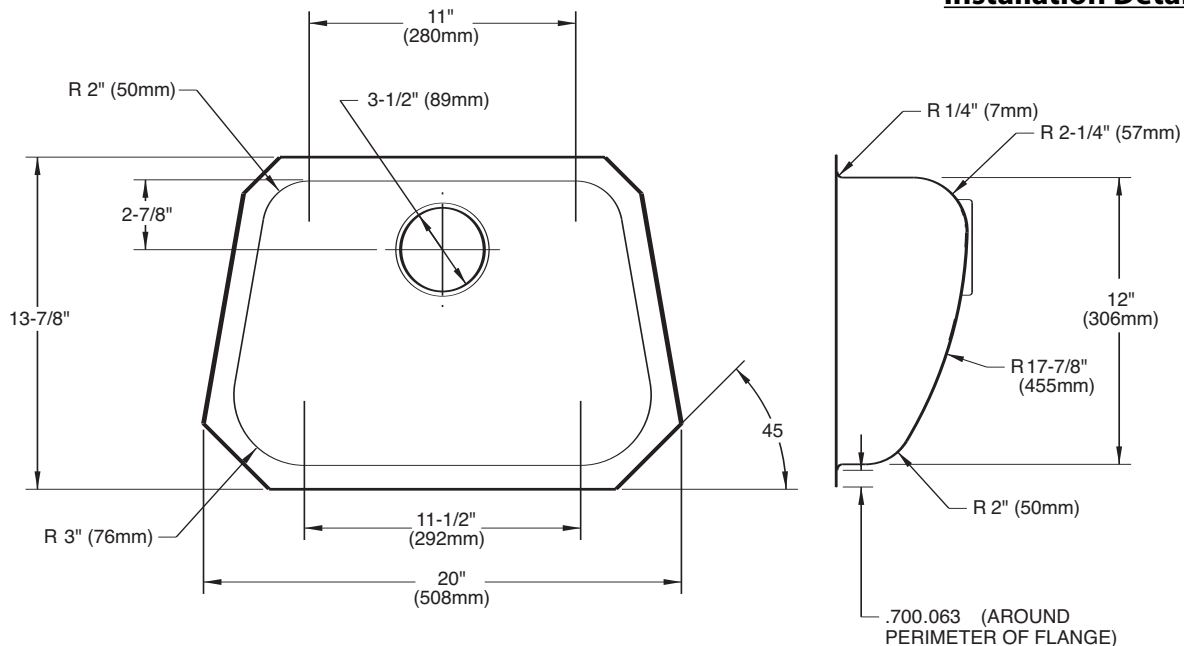

Buy it for looks. Buy it for life.®

Specifications

SINK DESCRIPTION

- Manufactured of 18 gauge, type 304 nickel-bearing stainless steel
- The single bowl is a minimum of 12" x 12" x 6"
- Has one 3-1/2" diameter recessed drain opening
- Soundshield undercoating maximizes sound deadening and inhibits condensation
- The exposed surfaces are polished to a lustrous satin tone finish
- Silicone sealant not provided. Includes mounting bracket. Other standard mounting hardware not included

WARRANTY

- Warranted for fifteen years against material or manufacturing defects

Lancelot® Undermount Single Bowl Kitchen Sink

Model: 22347

(UMTL 12 x 14 - 6)

Installation Detail

CRITICAL DIMENSIONS

(DO NOT SCALE)