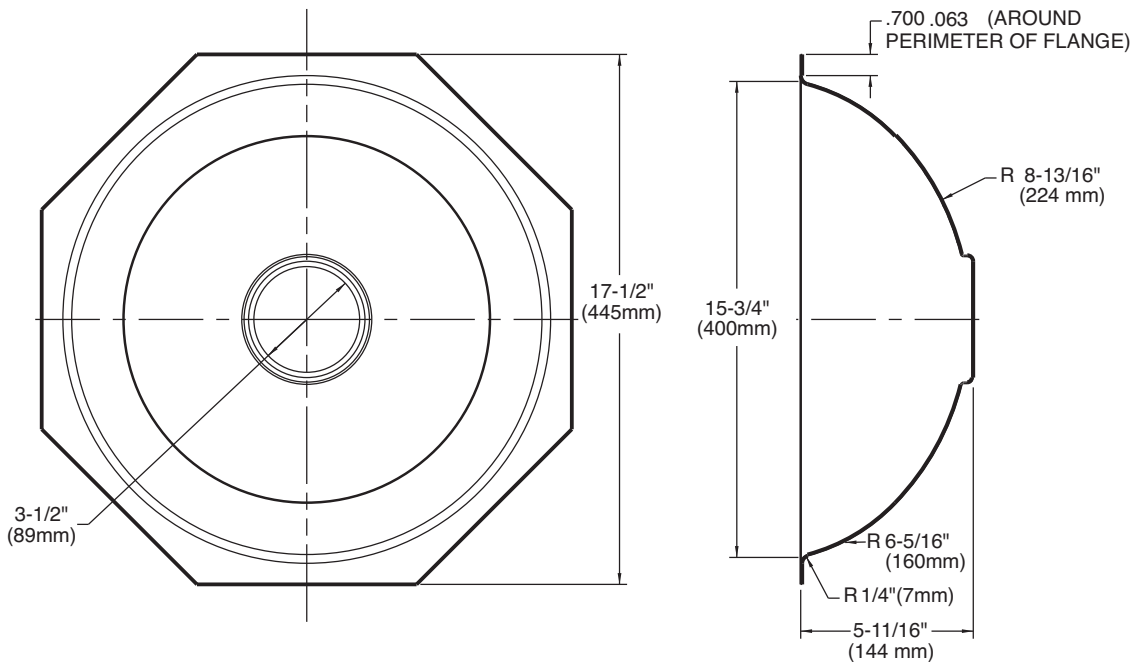

Buy it for looks. Buy it for life.®

Specifications

SINK DESCRIPTION

- Manufactured of 18 gauge, type 304 nickel-bearing stainless steel
- Bowl is a minimum of 15-3/4" wide and 5-1/2" deep
- Has one 3-1/2" diameter recessed drain opening
- Soundshield undercoating maximizes sound deadening and inhibits condensation
- The exposed surfaces are polished to a lustrous satin tone finish
- Silicone sealant not provided. Includes mounting bracket. Other standard mounting hardware not included

WARRANTY

- Warranted for fifteen years against material or manufacturing defects

**Lancelot® Undermount
Single Bowl Kitchen Sink
Model: 22348
(UMTL 16 - 6)**

Installation Detail

CRITICAL DIMENSIONS

(DO NOT SCALE)