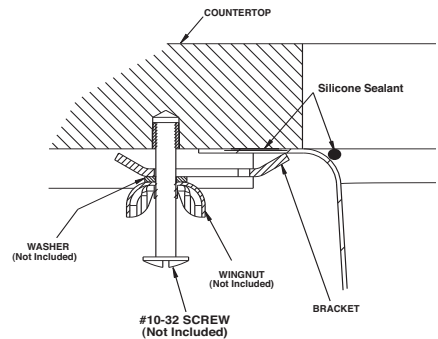

Buy it for looks. Buy it for life.®

Specifications

SINK DESCRIPTION

- Manufactured of 18 gauge, type 304 nickel-bearing stainless steel
- Bowl is a minimum of 15-3/4" wide and 5-1/2" deep
- Has one 3-1/2" diameter recessed drain opening
- Soundshield undercoating maximizes sound deadening and inhibits condensation
- The exposed surfaces are polished to a lustrous satin tone finish
- Silicone sealant not provided. Includes mounting bracket. Other standard mounting hardware not included

INSTALLATION

- Template enclosed with sink.
- Template ordering number 22502.

STANDARDS

- Third party certified by IAPMO to meet ASME A112.19.3 and all applicable specifications referenced therein. Also meets applicable requirements of ANSI A117.1

WARRANTY

- Warranted for fifteen years against material or manufacturing defects

**Lancelot® Undermount
Single Bowl Kitchen Sink
Model: 22348
(UMTL 16 - 6)**

Installation Detail

CRITICAL DIMENSIONS

(DO NOT SCALE)