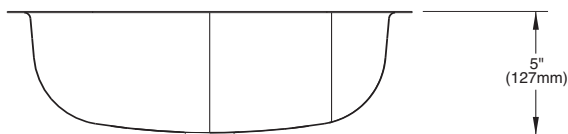

CRITICAL DIMENSIONS

(DO NOT SCALE)

FOR MORE INFORMATION CALL: 1-800-BUY-MOEN

www.moen.com