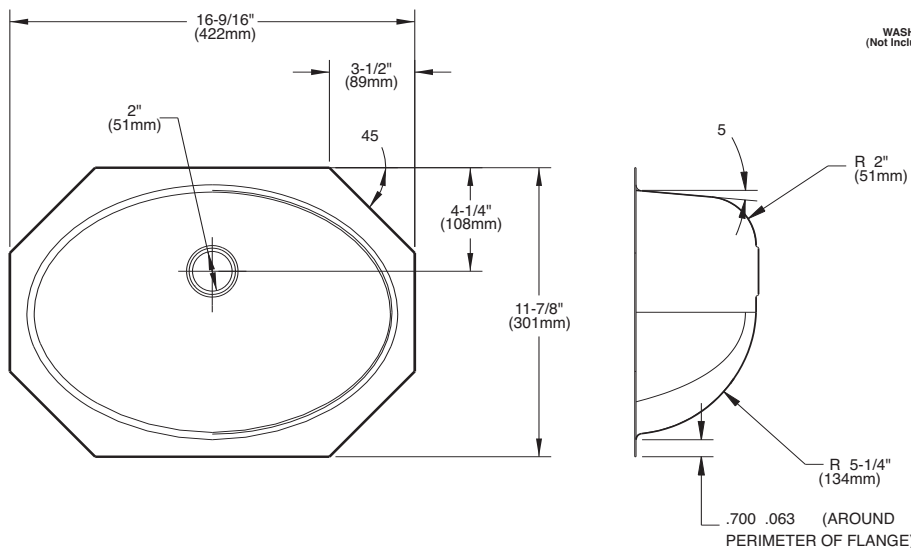

CRITICAL DIMENSIONS

(DO NOT SCALE)

FOR MORE INFORMATION CALL: 1-800-BUY-MOEN

www.moen.com