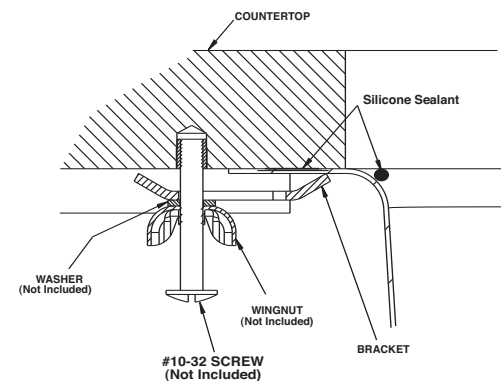

## Lancelot® Undermount Single Bowl Kitchen Sink

Model: 22349

(UMTL 12 x 16 - 5)