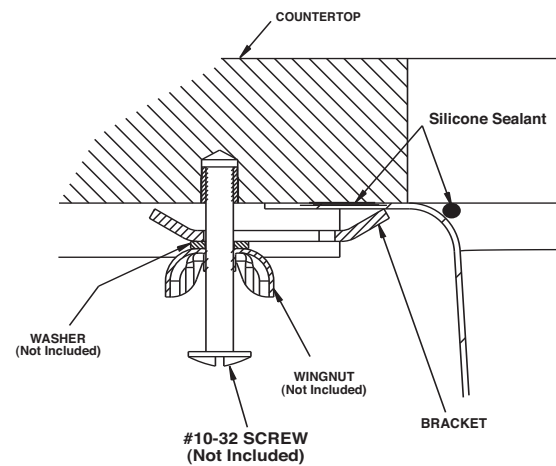

## Lancelot® Undermount Single Bowl Kitchen Sink

Model: 22352

(UMTL-14" x 16" x 10")