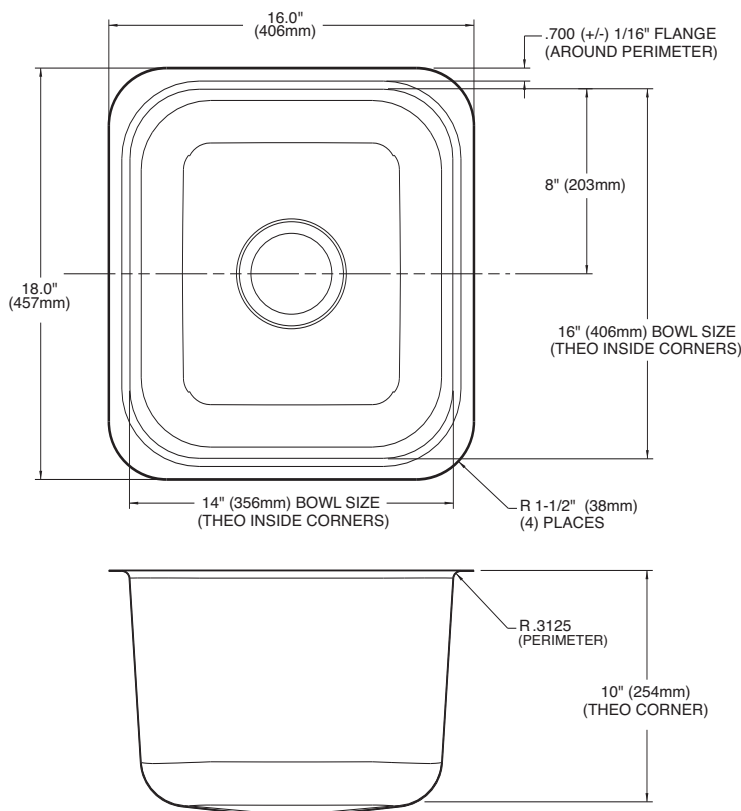

CRITICAL DIMENSIONS

(DO NOT SCALE)

FOR MORE INFORMATION CALL: 1-800-BUY-MOEN

www.moen.com