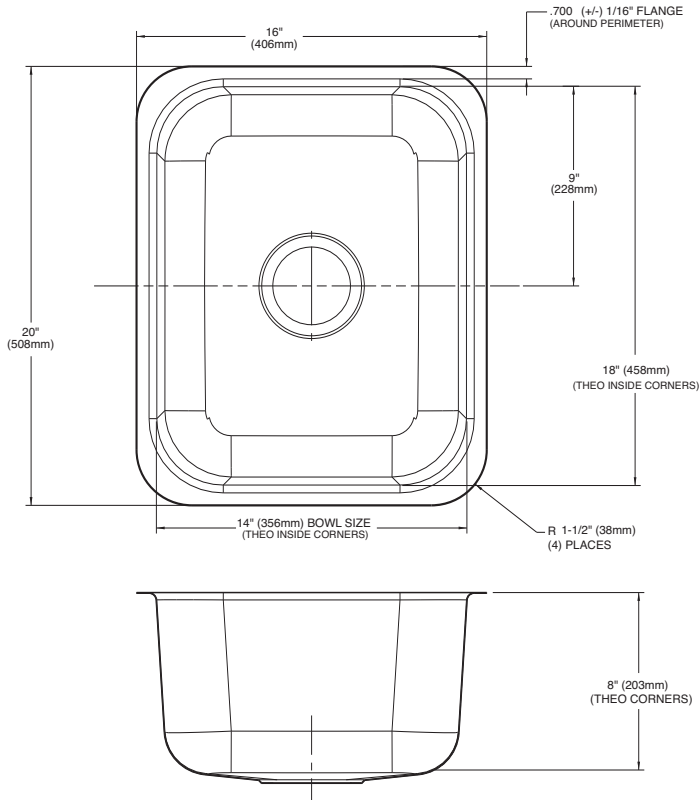

Buy it for looks. Buy it for life.®

Specifications

SINK DESCRIPTION

- Manufactured of 18 gauge, type 301 nickel-bearing stainless steel
- The bowl is a minimum of 14" x 18" x 8"
- Has one 3-1/2" diameter recessed drain opening
- Soundshield undercoating maximizes sound deadening and inhibits condensation
- The exposed surfaces are polished to a lustrous satin tone finish
- Silicone sealant not provided. Includes mounting bracket.
- Other standard mounting hardware not included

- Warranted for fifteen years against material or manufacturing defects

Lancelot® Undermount Single Bowl Kitchen Sink

Model: 22353

(UMTL-14" x 18" x 8")

Installation Detail

CRITICAL DIMENSIONS

(DO NOT SCALE)