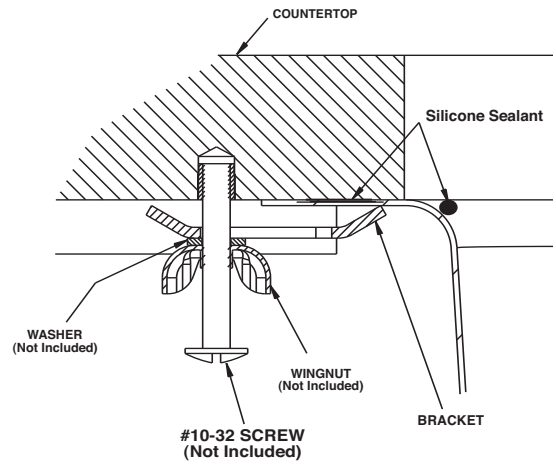

Buy it for looks. Buy it for life.®

Specifications

SINK DESCRIPTION

- Manufactured of 18 gauge, type 301 nickel-bearing stainless steel
- The bowl is a minimum of 14" x 18" x 8"
- Has one 3-1/2" diameter recessed drain opening
- Soundshield undercoating maximizes sound deadening and inhibits condensation
- The exposed surfaces are polished to a lustrous satin tone finish
- Silicone sealant not provided. Includes mounting bracket.
- Other standard mounting hardware not included

INSTALLATION

- Template enclosed with sink.
- Template ordering number 22506.

STANDARDS

- Third party certified by IAPMO to meet ASME A112.19.3 and all applicable specifications referenced therein.

WARRANTY

- Warranted for fifteen years against material or manufacturing defects

Lancelot® Undermount Single Bowl Kitchen Sink

Model: 22353

(UMTL-14" x 18" x 8")

Installation Detail

CRITICAL DIMENSIONS

(DO NOT SCALE)