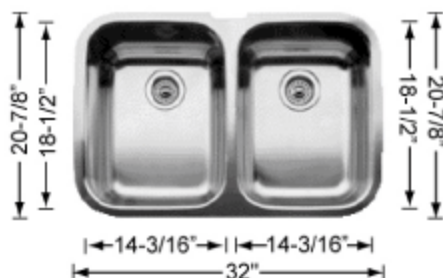

BLANCOSUPREME 2

511-577

Stainless Steel

- 304 Series Stainless Steel
- 18 Gauge Stainless Steel
- 18/10 Chrome-Nickel Content
- No-hassle limited lifetime warranty

**ACTUAL WEIGHT:
30 LBS.**

Cutout template supplied. All drain holes accept standard U.S. drain fittings.

UNDERMOUNT

- **Bowl Depths: 10" & 10"**
- **Required Cabinet Space: 33"**
- **Cutout Size: Template provided with Blanco recommended approximate 1/8" reveal.**

Undermount clips are provided.

[Print this page](#)