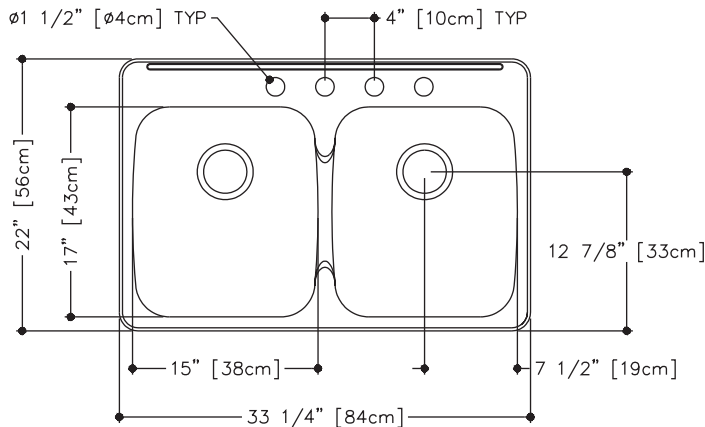

Optional Accessories

MB1710

BG70S

KSDL2233/8M SPECIFICATION

Model KSDL2233/8M is a double (two equal size) bowl ledgeback sink with Spillway manufactured by Kindred Industries Limited from 18 gauge, 18-10 stainless steel. Product has a bright mirror finished rim and satin finished bowls. Sink is fully undercoated. Basket strainer waste fittings (3 1/2", 89 mm) and installation kit are included. Sink is backed with a limited buyer lifetime warranty.

- O.D. 22" x 33 1/4" x 8"
56 x 84 x 20 cm

- Recommended for minimum 36" cabinet

Certified