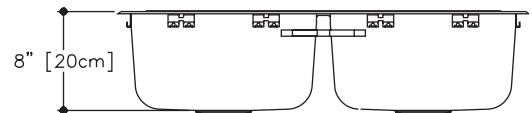

Optional Accessories

MB1710

BG70S

KSDL2233/8M SPECIFICATION

Model KSDL2233/8M is a double (two equal size) bowl ledgeback sink with Spillway manufactured by Kindred Industries Limited from 18 gauge, 18-10 stainless steel. Product has a bright mirror finished rim and satin finished bowls. Sink is fully undercoated. Basket strainer waste fittings (3 1/2", 89 mm) and installation kit are included. Sink is backed with a limited buyer lifetime warranty.

- O.D. 22" x 33 1/4" x 8"
56 x 84 x 20 cm

- Recommended for minimum 36" cabinet

Certified