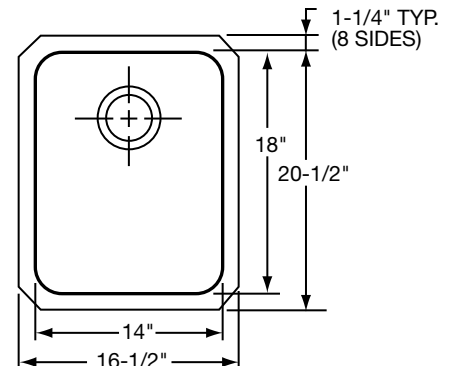

DESIGN FEATURES

Bowl Depth: 7-7/8" (ELU[H]1418); 10" (ELU[H]141810).

Finish: Exposed surfaces are hand blended to a lustrous high-lighted satin finish. ELUH models have highlighted inside top bowl radius.

Installation: See illustrated profile below.

Model ELU1418

SINK DIMENSIONS (INCHES)*

Model Number	Overall		Inside Bowl			Cutout in Countertop	Minimum Cabinet Size	Ship. Wt. Lbs.
	L	W	L	W	D			
ELU1418	15 1/2	19 1/2	14	18	7 7/8	See Template**	24	13
ELU141810	15 1/2	19 1/2	14	18	10		24	13
ELUH1418	16 1/2	20 1/2	14	18	7 7/8		24	13
ELUH141810	16 1/2	20 1/2	14	18	10		24	13

*Length is left to right. Width is front to back.

**Template and countertop mounting clips are packed with every sink.

ELU1418/10

ELUH1418/10

Installation Profile of ELU and ELUH Single Bowl Models

The template provided with each ELU/ELUH sink provides the only type of installation recommended by Elkay.

ALL DIMENSIONS IN INCHES, TO CONVERT TO MILLIMETERS MULTIPLY BY 25.4.

In keeping with our policy of continuing product improvement, Elkay reserves the right to change product specifications without notice.