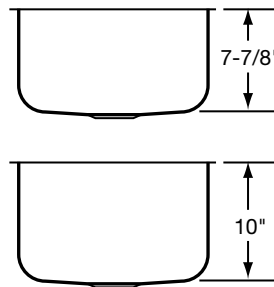

DESIGN FEATURES

Bowl Depth: 7-7/8" (ELU[H]1418); 10" (ELU[H]141810).

Finish: Exposed surfaces are hand blended to a lustrous high-lighted satin finish. ELUH models have highlighted inside top bowl radius.

Installation: See illustrated profile below.

Model ELU1418

SINK DIMENSIONS (INCHES)*

Model Number	Overall		Inside Bowl			Cutout in Countertop	Minimum Cabinet Size	Ship. Wt. Lbs.
	L	W	L	W	D			
ELU1418	15 1/2	19 1/2	14	18	7 7/8	See Template**	24	13
ELU141810	15 1/2	19 1/2	14	18	10		24	13
ELUH1418	16 1/2	20 1/2	14	18	7 7/8		24	13
ELUH141810	16 1/2	20 1/2	14	18	10		24	13

*Length is left to right. Width is front to back.

**Template and countertop mounting clips are packed with every sink.

ELU1418/10

ELUH1418/10

Installation Profile of ELU and ELUH Single Bowl Models

The template provided with each ELU/ELUH sink provides the only type of installation recommended by Elkay.

ALL DIMENSIONS IN INCHES, TO CONVERT TO MILLIMETERS MULTIPLY BY 25.4.

In keeping with our policy of continuing product improvement, Elkay reserves the right to change product specifications without notice.