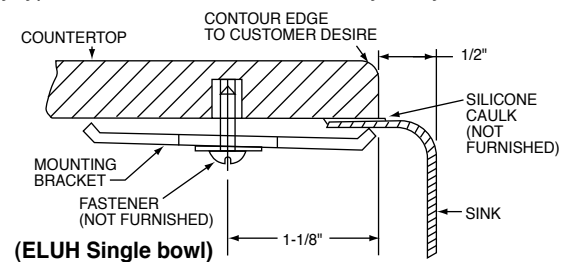

DESIGN FEATURES

Bowl Depth: 7-7/8" (ELU[H]1418); 10" (ELU[H]141810).

Finish: Exposed surfaces are hand blended to a lustrous high-lighted satin finish. ELUH models have highlighted inside top bowl radius.

Installation: See illustrated profile below.

Model ELU1418

SINK DIMENSIONS (INCHES)*

Model Number	Overall		Inside Bowl			Cutout in Countertop	Minimum Cabinet Size	Ship. Wt. Lbs.
	L	W	L	W	D			
ELU1418	15 1/2	19 1/2	14	18	7 7/8	See Template**	24	13
ELU141810	15 1/2	19 1/2	14	18	10		24	13
ELUH1418	16 1/2	20 1/2	14	18	7 7/8		24	13
ELUH141810	16 1/2	20 1/2	14	18	10		24	13

*Length is left to right. Width is front to back.

**Template and countertop mounting clips are packed with every sink.

ELU1418/10

ELUH1418/10

Installation Profile of ELU and ELUH Single Bowl Models

The template provided with each ELU/ELUH sink provides the only type of installation recommended by Elkay.

ALL DIMENSIONS IN INCHES, TO CONVERT TO MILLIMETERS MULTIPLY BY 25.4.

In keeping with our policy of continuing product improvement, Elkay reserves the right to change product specifications without notice.