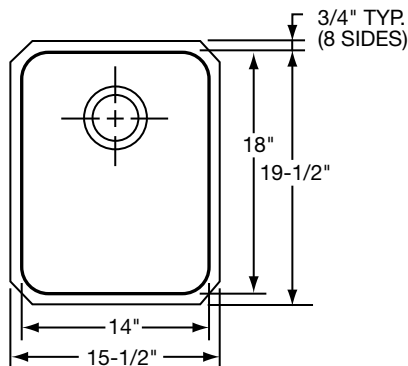

DESIGN FEATURES

Bowl Depth: 7-7/8" (ELU[H]1418); 10" (ELU[H]141810).

Finish: Exposed surfaces are hand blended to a lustrous high-lighted satin finish. ELUH models have highlighted inside top bowl radius.

Installation: See illustrated profile below.

Model ELU1418

SINK DIMENSIONS (INCHES)*

Model Number	Overall		Inside Bowl			Cutout in Countertop	Minimum Cabinet Size	Ship. Wt. Lbs.
	L	W	L	W	D			
ELU1418	15 1/2	19 1/2	14	18	7 7/8	See Template**	24	13
ELU141810	15 1/2	19 1/2	14	18	10		24	13
ELUH1418	16 1/2	20 1/2	14	18	7 7/8		24	13
ELUH141810	16 1/2	20 1/2	14	18	10		24	13

*Length is left to right. Width is front to back.

**Template and countertop mounting clips are packed with every sink.

ELU1418/10

ELUH1418/10

Installation Profile of ELU and ELUH Single Bowl Models

The template provided with each ELU/ELUH sink provides the only type of installation recommended by Elkay.

ALL DIMENSIONS IN INCHES, TO CONVERT TO MILLIMETERS MULTIPLY BY 25.4.

In keeping with our policy of continuing product improvement, Elkay reserves the right to change product specifications without notice.