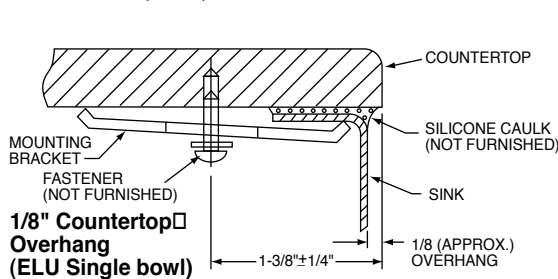

Installation: See illustrated profile below.

Model ELU1418

SINK DIMENSIONS (INCHES)*

Model Number	Overall		Inside Bowl			Cutout in Countertop	Minimum Cabinet Size	Ship. Wt. Lbs.
	L	W	L	W	D			
ELU1418	15 1/2	19 1/2	14	18	7 7/8	See Template**	24	13
ELU141810	15 1/2	19 1/2	14	18	10		24	13
ELUH1418	16 1/2	20 1/2	14	18	7 7/8		24	13
ELUH141810	16 1/2	20 1/2	14	18	10		24	13

*Length is left to right. Width is front to back.

**Template and countertop mounting clips are packed with every sink.

ELU1418/10

ELUH1418/10

Installation Profile of ELU and ELUH Single Bowl Models

The template provided with each ELU/ELUH sink provides the only type of installation recommended by Elkay.

ALL DIMENSIONS IN INCHES, TO CONVERT TO MILLIMETERS MULTIPLY BY 25.4.

In keeping with our policy of continuing product improvement, Elkay reserves the right to change product specifications without notice.