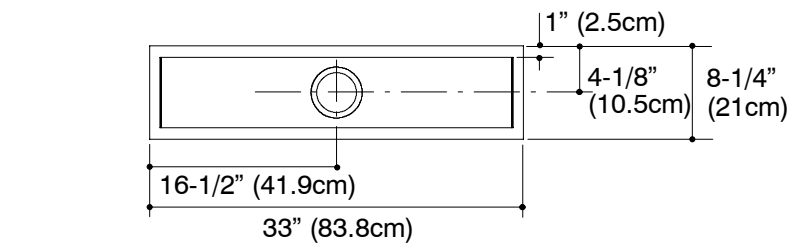

FEATURES

- 33" (83.8cm) x 8-1/4" (21cm)
- 16 gauge stainless steel
- Undercounter
- Single compartment
- Includes installation hardware
- Includes wire basket and rack

CODES/STANDARDS APPLICABLE

Specified model meets or exceeds the following:

PRODUCT SPECIFICATION:

The undercounter sink shall be 33" (83.8cm) in length, and 8-1/4" (21cm) in width. Sink shall be made of 16 gauge stainless steel. Sink shall be single compartment. Sink shall include installation hardware. Sink shall include wire basket and rack. Sink shall be Kohler Model K-3155-_____.

UNDERTONE™

PRODUCT INFORMATION

Fixture*:		basin area	water depth
Sink		31" (78.7cm) x 6-1/2" (16.5cm)	5-15/16" (15.1cm)
Outlet	3-5/8" D. (9.2cm)		

* Approximate measurements for comparison only.

Included Components:	
Hardware kit	91915
Cutout templatev	1022025-7