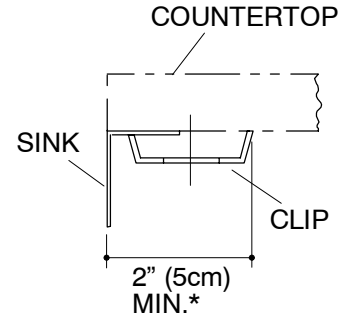

FEATURES

- 33" (83.8cm) x 8-1/4" (21cm)
- 16 gauge stainless steel
- Undercounter
- Single compartment
- Includes installation hardware
- Includes wire basket and rack

CODES/STANDARDS APPLICABLE

Specified model meets or exceeds the following:

PRODUCT SPECIFICATION:

The undercounter sink shall be 33" (83.8cm) in length, and 8-1/4" (21cm) in width. Sink shall be made of 16 gauge stainless steel. Sink shall be single compartment. Sink shall include installation hardware. Sink shall include wire basket and rack. Sink shall be Kohler Model K-3155-_____.

UNDERTONE™

PRODUCT INFORMATION

Fixture*:		basin area	water depth
Sink		31" (78.7cm) x 6-1/2" (16.5cm)	5-15/16" (15.1cm)
Outlet	3-5/8" D. (9.2cm)		

* Approximate measurements for comparison only.

Included Components:	
Hardware kit	91915
Cutout templatev	1022025-7

*ALLOW CLEARANCE
AROUND SINK RIM FOR
CLIP ATTACHMENT.

PRODUCT DIAGRAM