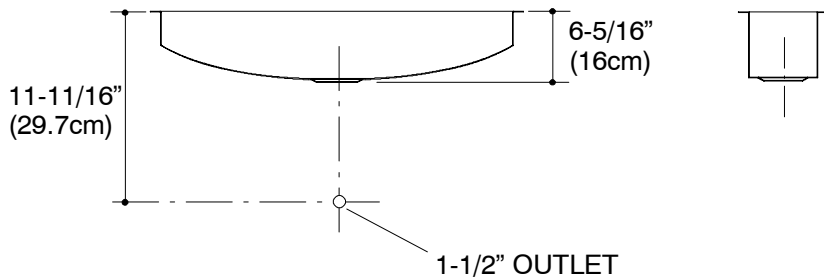

FEATURES

- 33" (83.8cm) x 8-1/4" (21cm)
- 16 gauge stainless steel
- Undercounter
- Single compartment
- Includes installation hardware
- Includes wire basket and rack

CODES/STANDARDS APPLICABLE

Specified model meets or exceeds the following:

PRODUCT SPECIFICATION:

The undercounter sink shall be 33" (83.8cm) in length, and 8-1/4" (21cm) in width. Sink shall be made of 16 gauge stainless steel. Sink shall be single compartment. Sink shall include installation hardware. Sink shall include wire basket and rack. Sink shall be Kohler Model K-3155-_____.

UNDERTONE™

PRODUCT INFORMATION

Fixture*:		basin area	water depth
Sink		31" (78.7cm) x 6-1/2" (16.5cm)	5-15/16" (15.1cm)
Outlet	3-5/8" D. (9.2cm)		

* Approximate measurements for comparison only.

Included Components:	
Hardware kit	91915
Cutout templatev	1022025-7