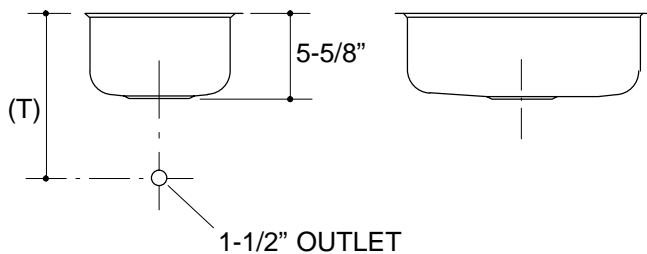

#### PRODUCT SPECIFICATION:

The undercounter sink shall be 9-1/4" in length, and 15-3/8" in width. Sink shall be made of 18 gauge stainless steel. Sink shall be single compartment with rounded bowl. Sink shall include installation hardware. Sink shall be Kohler Model K-3338-\_\_\_\_\_.

## PRODUCT INFORMATION

Fixture*:		basin area	water depth
Sink		9" x 15"	5-1/2"
Outlet	3-5/8" D.		
* Approximate measurements for comparison only.			
Included Components:			
Hardware kit		91915	
Cutout template		113199	