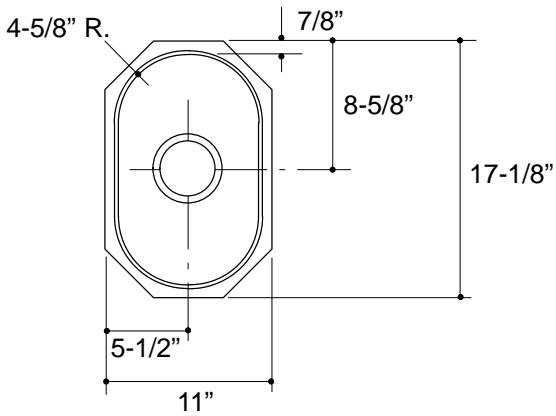

#### FEATURES

- 9-1/4" x 15-3/8"
- 18 gauge stainless steel
- Undercounter
- Single compartment
- Rounded bowl
- Includes installation hardware

#### PRODUCT SPECIFICATION:

The undercounter sink shall be 9-1/4" in length, and 15-3/8" in width. Sink shall be made of 18 gauge stainless steel. Sink shall be single compartment with rounded bowl. Sink shall include installation hardware. Sink shall be Kohler Model K-3338-\_\_\_\_\_.

## PRODUCT INFORMATION

Fixture*:		basin area	water depth
Sink		9" x 15"	5-1/2"
Outlet	3-5/8" D.		
* Approximate measurements for comparison only.			
Included Components:			
Hardware kit		91915	
Cutout template		113199	

ROUGHING-IN NOTES
(T) Drain typically 11".
*Allow clearance around sink rim for clip attachment.

1.25>116