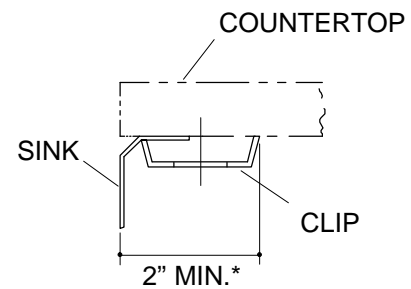

#### FEATURES

- 9-1/4" x 15-3/8"
- 18 gauge stainless steel
- Undercounter
- Single compartment
- Rounded bowl
- Includes installation hardware

#### PRODUCT SPECIFICATION:

The undercounter sink shall be 9-1/4" in length, and 15-3/8" in width. Sink shall be made of 18 gauge stainless steel. Sink shall be single compartment with rounded bowl. Sink shall include installation hardware. Sink shall be Kohler Model K-3338-\_\_\_\_\_.

## PRODUCT INFORMATION

Fixture*:		basin area	water depth
Sink		9" x 15"	5-1/2"
Outlet	3-5/8" D.		
* Approximate measurements for comparison only.			
Included Components:			
Hardware kit		91915	
Cutout template		113199	