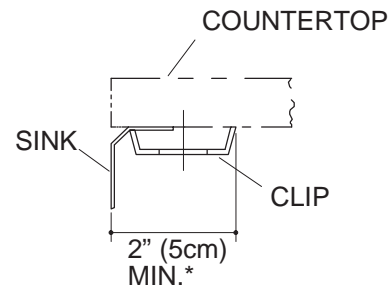

UNDERTONE™

PRODUCT INFORMATION

Fixture*:		basin area	water depth
Sink		11-1/2" D. (29.2cm)	5-1/4" (13.3cm)
Outlet	3-5/8" D. (9.2cm)		
* Approximate measurements for comparison only.			
Included Components:			
Hardware kit			91915
Cutout template			111578

INSTALLATION NOTES

*Allow clearance around sink rim for clip attachment.

PRODUCT DIAGRAM