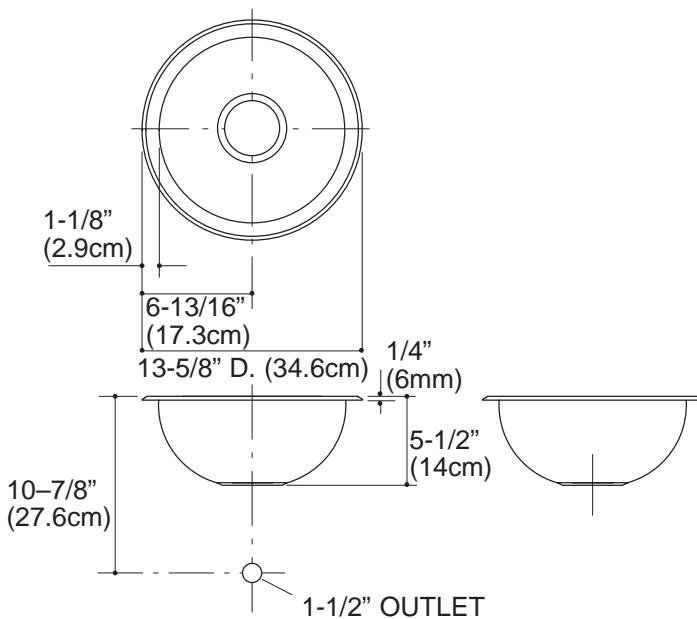

UNDERTONE™

PRODUCT INFORMATION

Fixture*:		basin area	water depth
Sink		11-1/2" D. (29.2cm)	5-1/4" (13.3cm)
Outlet	3-5/8" D. (9.2cm)		
* Approximate measurements for comparison only.			
Included Components:			
Hardware kit			91915
Cutout template			111578

INSTALLATION NOTES

*Allow clearance around sink rim for clip attachment.

PRODUCT DIAGRAM